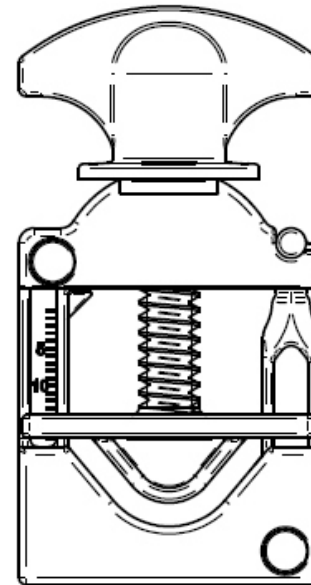

1 2 3 4 5 6 7 8

DO NOT SCALE DRAWING

IF IN DOUBT - ASK

3rd ANGLE PROJECTION 

DRAWING NUMBER

ISSUE	DESCRIPTION	DATE
3	HEIGHT OF LARGE BIOVALVE REDUCED	18/04/06

© COPYRIGHT

This drawing and its associated design is the property of Bio-Pure Technology Ltd & may not be copied or used for any purpose other than that for which it is supplied, without the express written authority of Bio-Pure Technology Ltd

DIMENSIONS IN MILLIMETERS

TOLERANCES UNLESS STATED  
 0 DEC PLACE +/- 0.5  
 1 DEC PLACE +/- 0.25  
 2 DEC PLACES +/- 0.10  
 ANGULAR +/- 0.5 DEG

MATERIAL AND SPECIFICATION

Zytel 70G30HLS - White

DRAWN BY