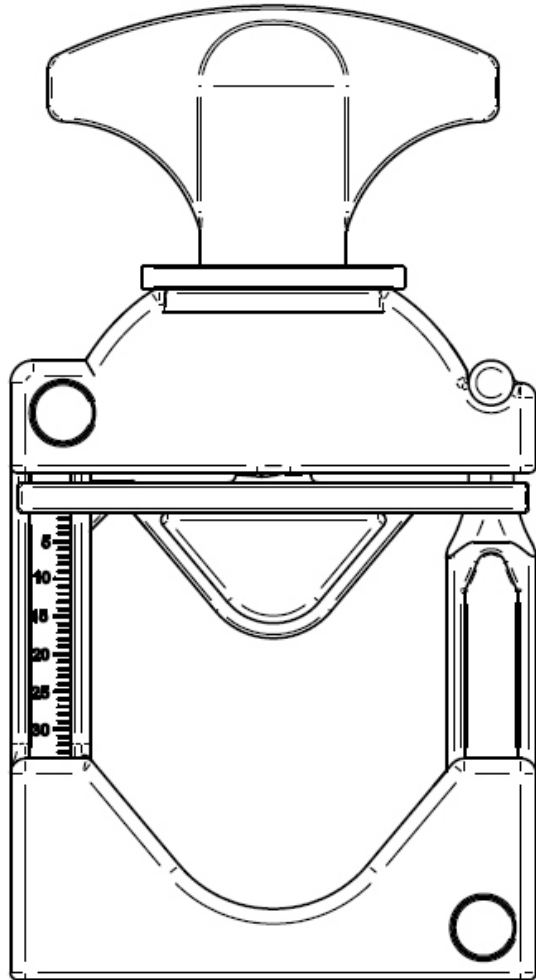

1 2 3 4 5 6 7 8

DO NOT SCALE DRAWING

IF IN DOUBT - ASK

3rd ANGLE PROJECTION 

DRAWING NUMBER

ISSUE	DESCRIPTION	DATE
3	HEIGHT OF LARGE BIOVALVE REDUCED	18/04/06

© COPYRIGHT

This drawing and its associated design is the property of Bio-Pure Technology Ltd & may not be copied or used for any purpose other than that for which it is supplied, without the express written authority of Bio-Pure Technology Ltd

DIMENSIONS IN MILLIMETERS

TOLERANCES UNLESS STATED  
 0 DEC PLACE +/- 0.5  
 1 DEC PLACE +/- 0.25  
 2 DEC PLACES +/- 0.10  
 ANGULAR +/- 0.5 DEG

MATERIAL AND SPECIFICATION

Zytel 70G30HLS - White

DRAWN BY